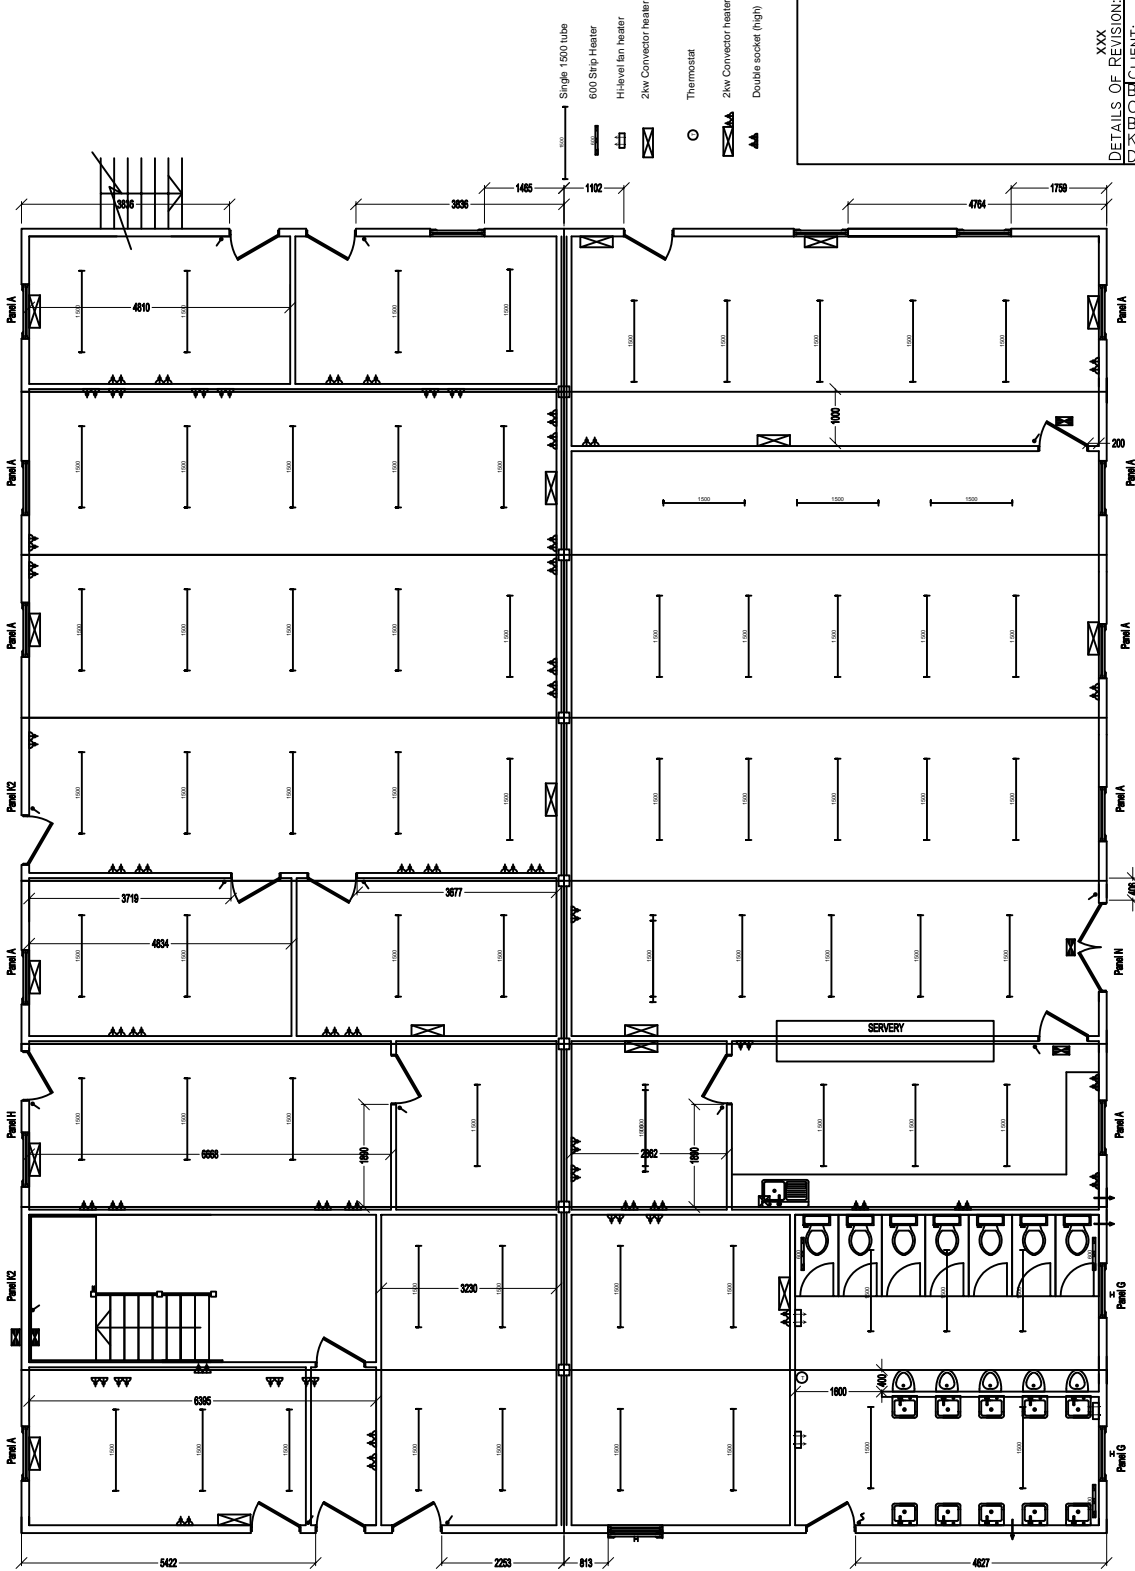

These drawings are the property of Moduspace Ltd and must not be used without the Directors permission for any purpose other than which they are intended

- Emergency Light
- C.U Board
- Fan (Extractor)
- Int Bulk head light
- Isolator switch
- Light Switch
- Pull Switch
- Water heater
- Double socket (low)

- Single 1500 tube
- 6000 Strip Heater
- H-level fan heater
- 2kw Convactor heater
- Thermostat
- 2kw Convactor heater + socket right
- Double socket (high)

MODUSPACE

©2004

DETAILS OF REVISION: xxx DATE: ??/??	CLIENT: Mowlem plc
DRAWING TITLE: Ground Floor Production	
DRAWN BY: WNS MA	CHECKED BY: MA
SCALE: 1/100	
DRAWING NO: 02-12-OFFICE-108	
REV: --	

BURTS WHARF
CRABTREE MANORWAY NORTH
BELVEDERE
KENT
DA17 6LJ
TEL: 020 8311 707
FAX: 020 8312 99

Ground Floor Plan @ 1/100